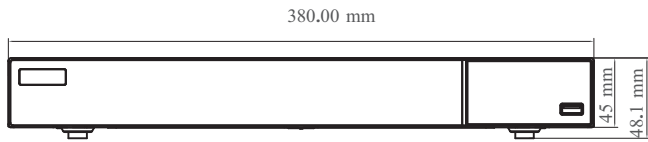

Dimensions