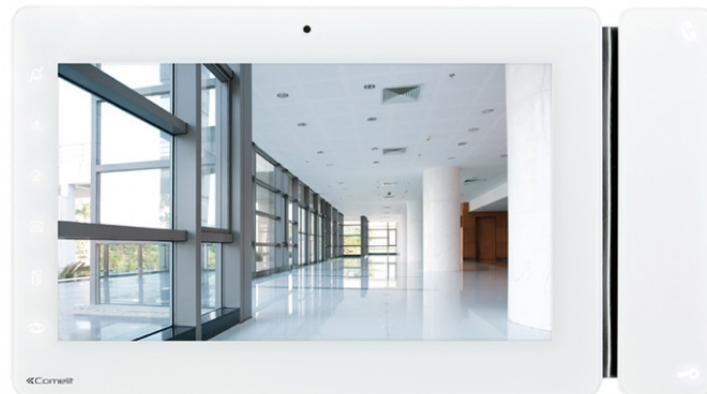

6842W

7-INCH MAXI WIFI MONITOR, VIP

Maxi monitor with Wi-Fi flush-mounted (using the optional box art. 6817) or wall-mounted (with optional support art. 6820) with 7"/ 16:9 touch screen, full-duplex audio with induction loop and soft touch buttons for ViP system. It allows adjustment of the color level, contrast, sound volume and ringtone volume. Fitted with a slot for housing a micro-SD card (not supplied). It is possible to customize the ringtone by choosing between different melodies. Equipped with door opener pushbutton, voice enabling/disabling pushbutton with relevant signaling LEDs and other buttons for self-ignition, privacy function and other programmable functions. It manages the floor door call and call repetition. Compatible with H.264 video format. Dimensions (W x H x D): 223x124x25mm.

AWARDS

DESIGN
MILANO

6842W

7-INCH MAXI WIFI MONITOR, VIP

GENERAL DATA

Height (mm)	124
Width (mm)	223
Depth (mm)	25
Product weight (g)	700
Product color	White RAL9003, base grey RAL7001
Type of finishing materials	ABS, Glass
Flush-mounted	Yes, with a dedicated accessory
Wall-mounted	Yes, with a dedicated accessory
Desk base-mounted	Yes, with a dedicated accessory